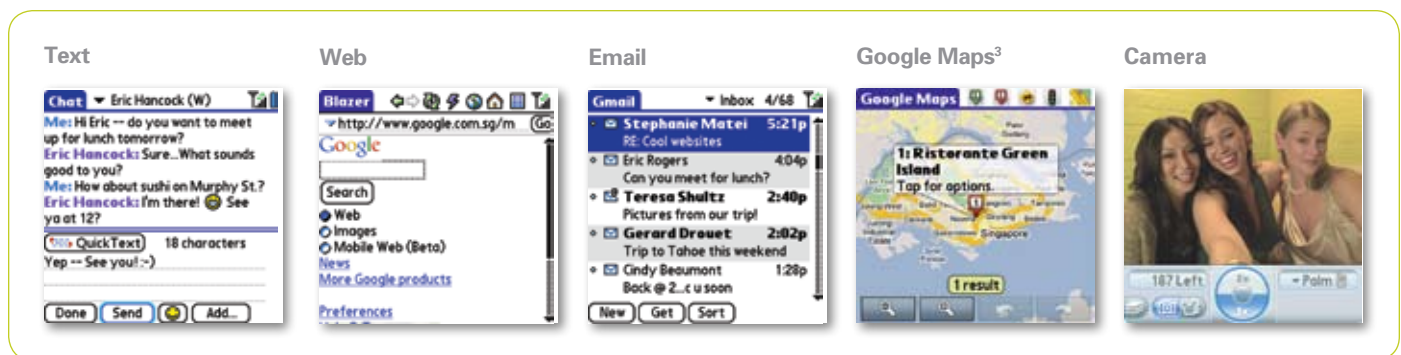

¹ Within wireless coverage area only. Additional charges may apply.