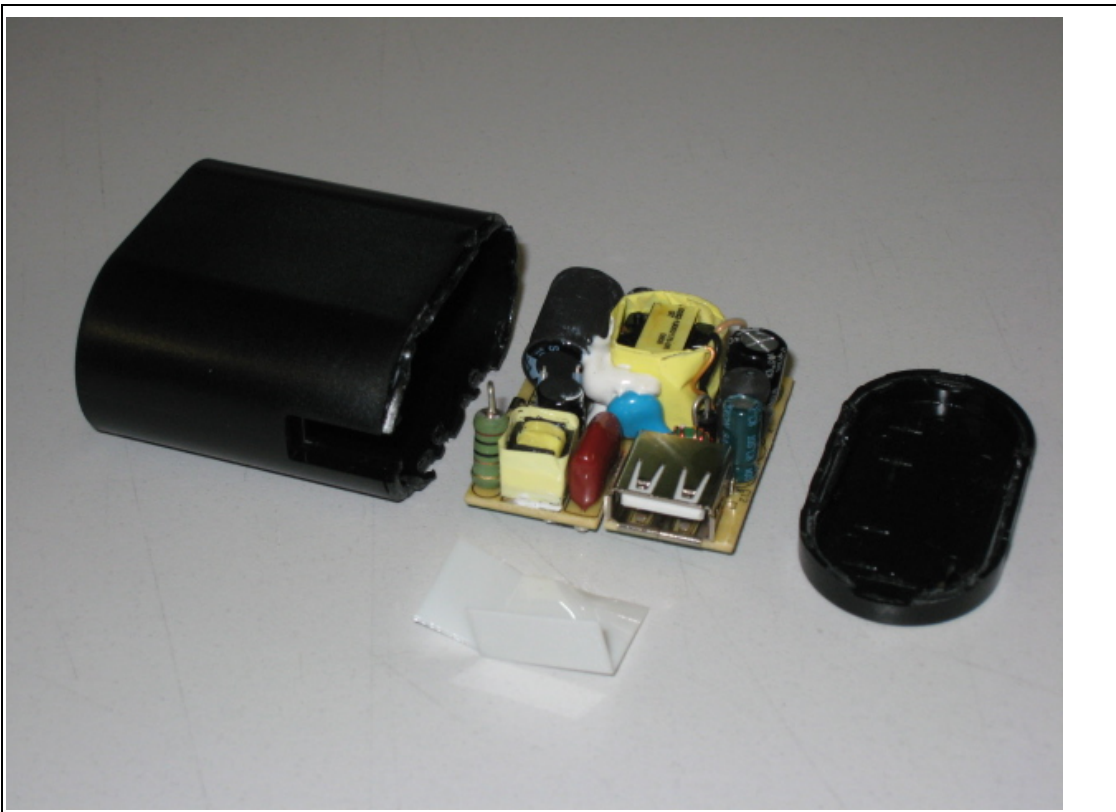

Disassembly Instructions

ITEM	: 5W AC ADAPTER
MODEL NO.	: 3387WW

1) Identification

2) Required Handtools

3) Pry case open

4) Pry case open

5) Case opened

6) All Components